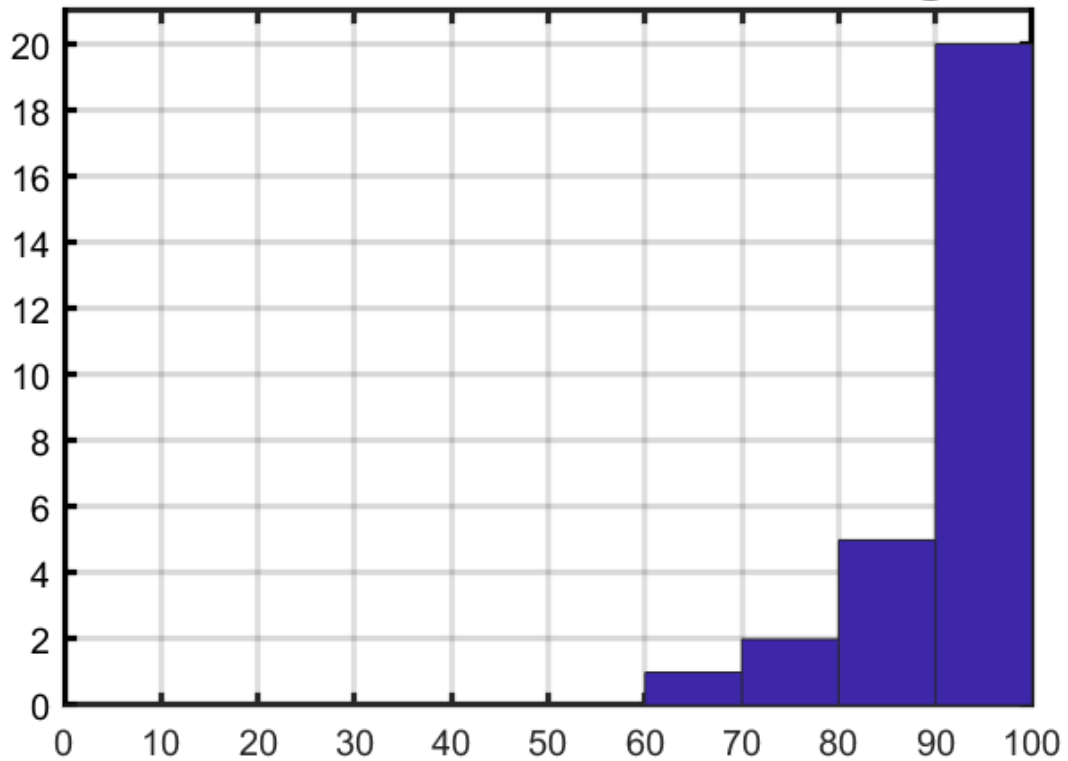

ECEN 720 Exam #2 Statistics

ECEN 720 Exam2 Grades Histogram

Grade

Mean = 93.1

Standard Deviation = 8.8