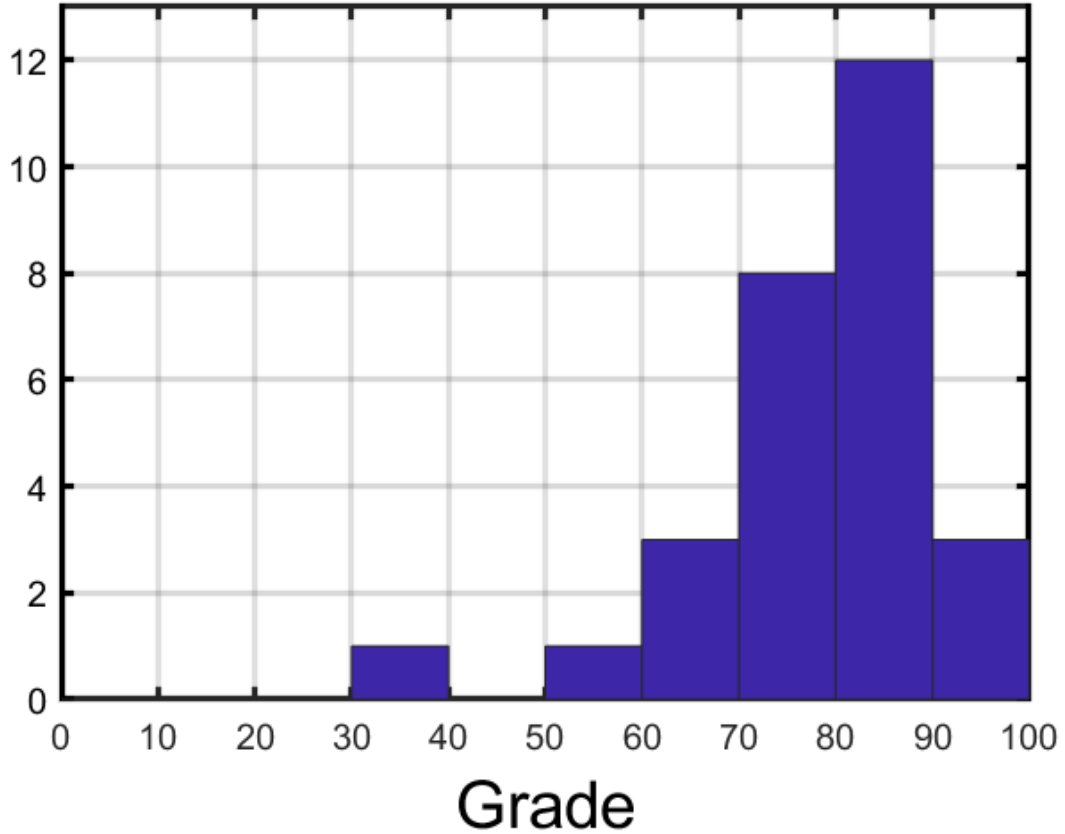

ECEN 720 Exam #1 Statistics

ECEN 720 Exam1 Grades Histogram

Mean = 78.5

Standard Deviation = 13.1