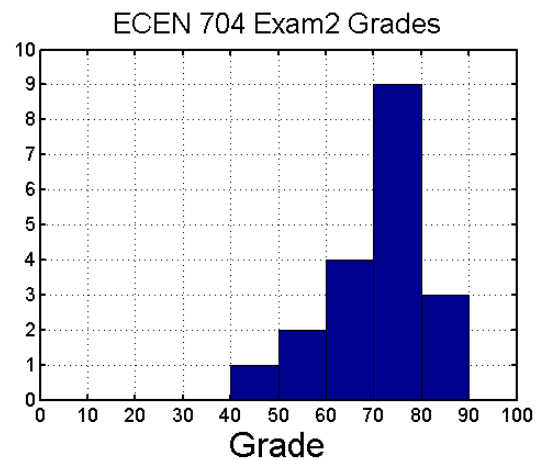

## ECEN 474/704 Exam2 Grades Histogram

**Mean = 72.2**

**Standard Deviation = 10.0**

**Mean = 70.1, Standard Deviation = 10.1**

**Mean = 73.1, Standard Deviation = 10.0**