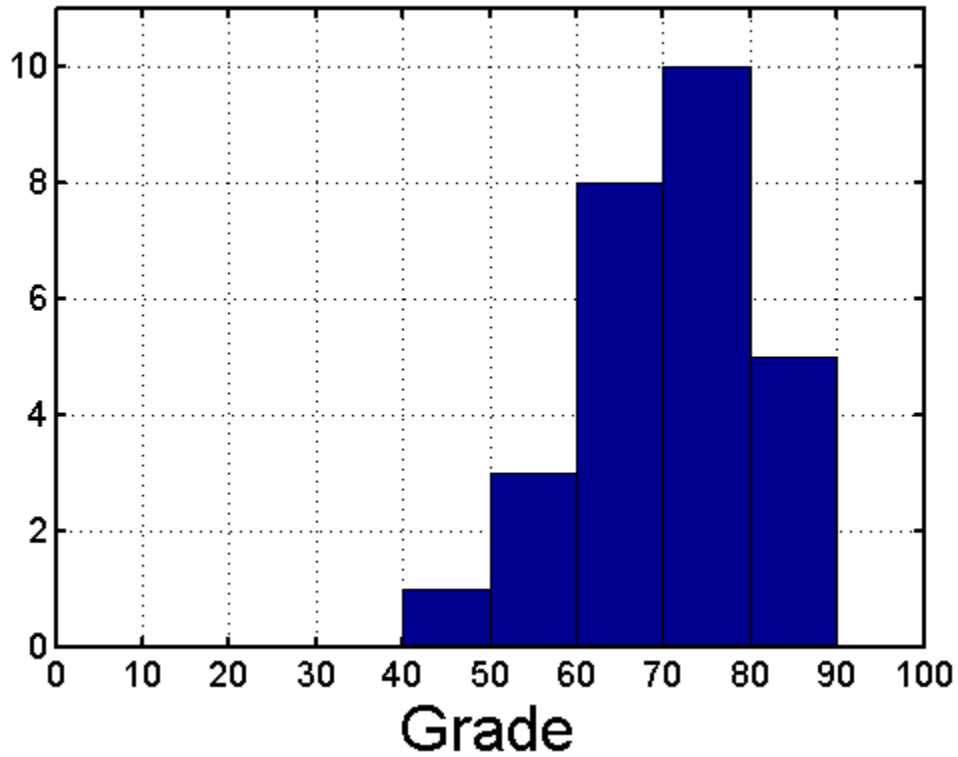

# ECEN 474/704 Exam #2 Statistics

## ECEN 474/704 Exam2 Grades Histogram

**Mean = 72.2**

**Standard Deviation = 10.0**

**Mean = 70.1, Standard Deviation = 10.1**

**Mean = 73.1, Standard Deviation = 10.0**