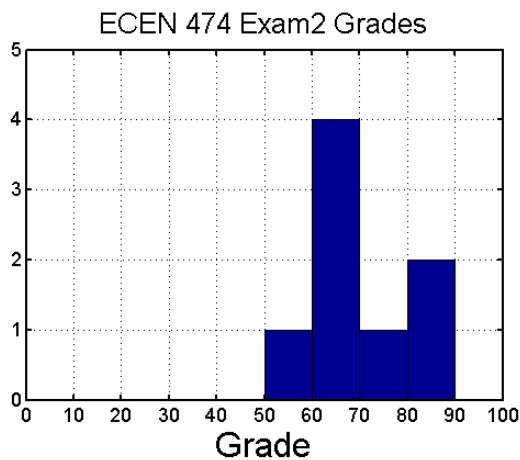

# ECEN 474/704 Exam #2 Statistics

## ECEN 474/704 Exam2 Grades Histogram

**Mean = 72.2**

**Standard Deviation = 10.0**

**Mean = 70.1, Standard Deviation = 10.1**

**Mean = 73.1, Standard Deviation = 10.0**