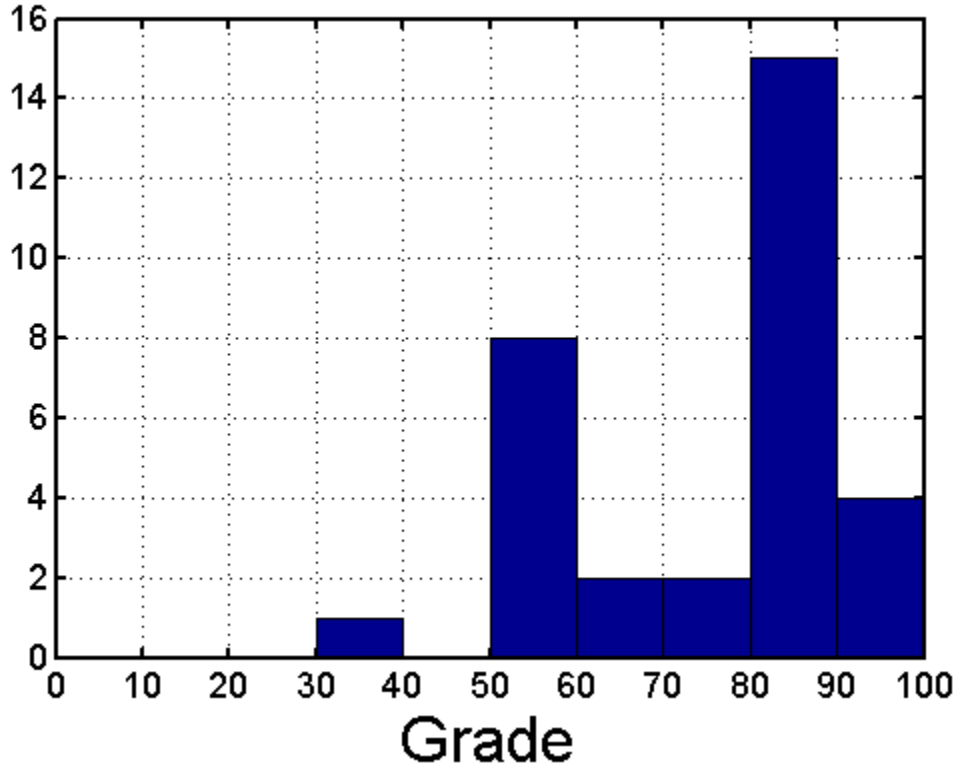

ECEN 474/704 Exam #1 Statistics

ECEN 474/704 Exam1 Grades Histogram

Mean = 75.6

Standard Deviation = 16.4

ECEN 474 Exam1 Grades

Mean = 70.6, Standard Deviation = 19.0

ECEN 704 Exam1 Grades

Mean = 78.6, Standard Deviation = 14.3