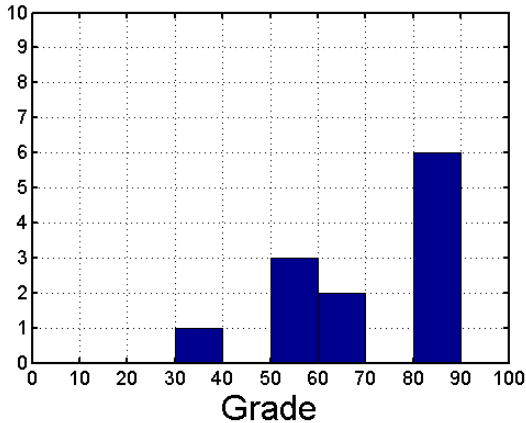

ECEN 474/704 Exam #1 Statistics

ECEN 474/704 Exam1 Grades Histogram

Mean = 75.6

Standard Deviation = 16.4

ECEN 474 Exam1 Grades

Mean = 70.6, Standard Deviation = 19.0

ECEN 704 Exam1 Grades

Mean = 78.6, Standard Deviation = 14.3