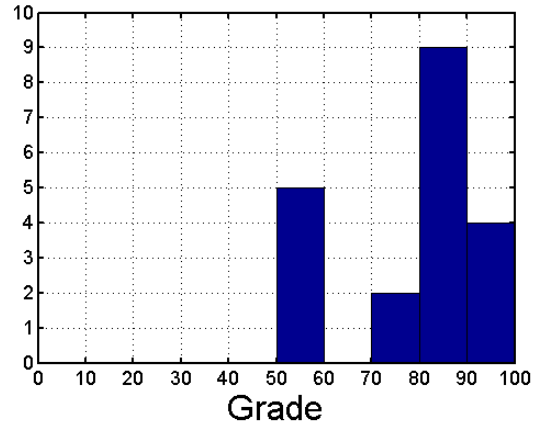

ECEN 474/704 Exam #1 Statistics

ECEN 474/704 Exam1 Grades Histogram

Mean = 75.6

Standard Deviation = 16.4

ECEN 474 Exam1 Grades

Mean = 70.6, Standard Deviation = 19.0

ECEN 704 Exam1 Grades

Mean = 78.6, Standard Deviation = 14.3