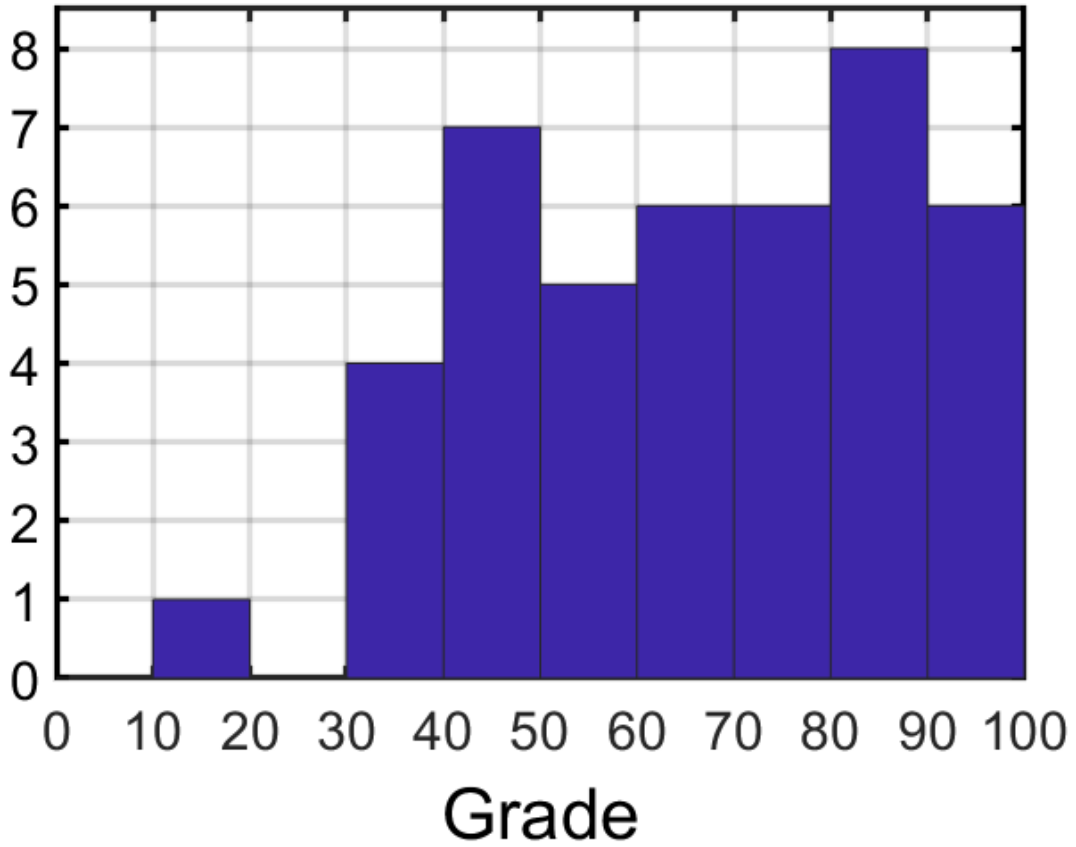

ECEN 326 Exam #1 Statistics

ECEN 326 Exam1 Grades Histogram

Mean = 67.3

Standard Deviation = 21.2