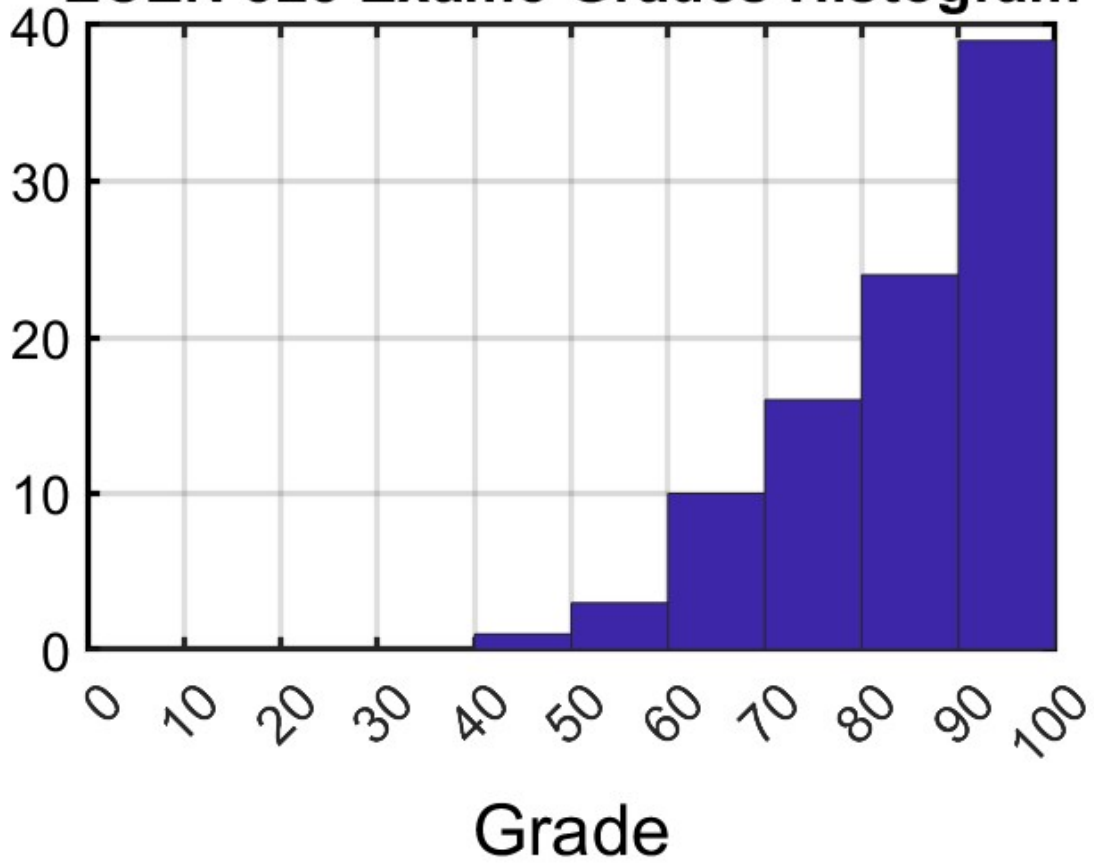

## ECEN 325 Exam #3 Statistics

### ECEN 325 Exam3 Grades Histogram

Mean = 86.0

Standard Deviation = 13.3